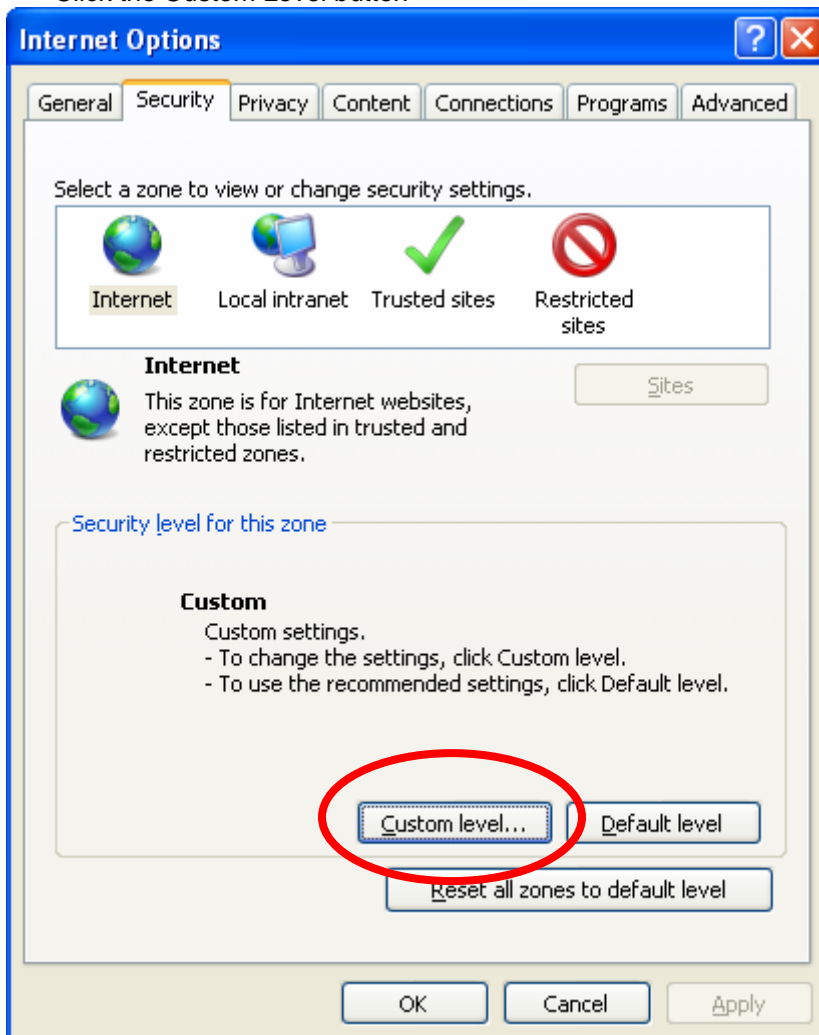

**To allow IE 7.0 to access the Family Only section of the Arlington Montessori website:**

- Open Internet Explorer 7.0
- Click Tools

- Click Internet Options
- Click the Security Tab
- Click the Custom Level button

- Enable "Allow websites to prompt for information using scripted windows"